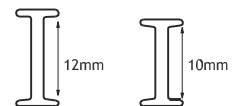

# DOOR STOPPER SERIES & GLASS PROFILE

**DS 01**  
Door stop  
35mm Door stop  
in 75 Series  
45mm Door stop  
in 100 Series

**DS 04**  
Door stop  
50mm Door stop  
in 75 Series  
50mm Door stop  
in 100 Series

**DS 05**  
Door stop  
40mm Door stop  
in 75 Series  
40mm Door stop  
in 100 Series

**DS 02**  
Door stop  
35mm Door stop  
in 100 Series

**T PROFILE**

**L PROFILE**

**I PROFILE**

**DS 03**  
Door stop  
45mm Door stop  
in 75 Series