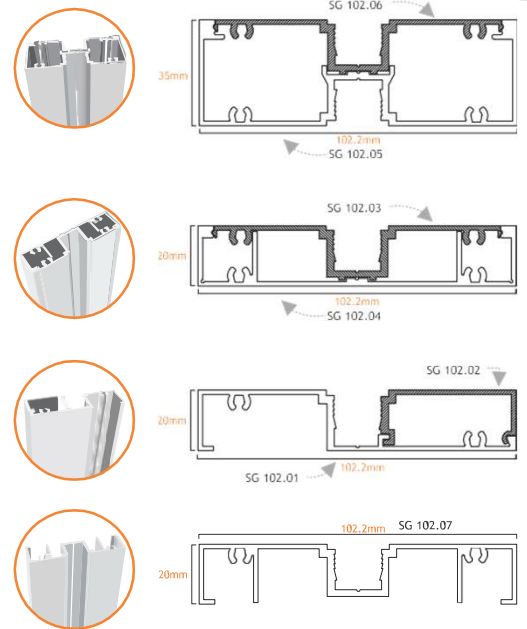

SINGLE GLAZE

Partition System 100mm

The Ultra-Strong demountable office partition. It is based on a 102mm x 20mm glazing seal and bead with a selection of door frame options.

- Standard track section : 102mm x 20mm
- Slim in design, the standard partition suite can be used with any stud thickness.
- Comfortable glass thickness of 10mm to 12mm.
- Single door frame size to allow for flush of door of 40mm or 42mm.
- Single glazed system.
- Sound insulation capacity of 32 - 34 dB.

Technical Specifications

Material	Aluminium
Surface Finish	Anodized / Powder Coated / SS Finish
Length Size	2600 mm / 3600 mm
Standard Size	102 x 20 mm
Gauge	2 mm (approx)
Coating Thickness	Anodized - 15-20 Microns (Avg.)
	Powder Coated - 50-70 Microns (Avg.)
Installation	Screw Fixing

CHOOSE THE RIGHT PROFILE BASED ON YOUR APPLICATION

EASY CARE AND MAINTENANCE

EASY INSTALLATION

MORE COLORS AVAILABLE