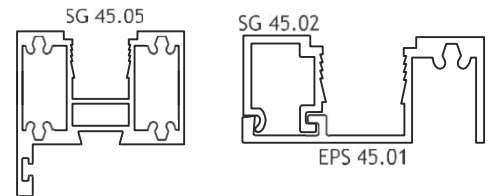

Technical Specifications	
Material	Aluminium
Surface Finish	Anodized / Powder Coated / SS Finish
Length Size	2600 mm / 3600 mm
Standard Size	25 x 22 mm
Gauge	2 mm (approx)
Coating Thickness	Anodized - 15-20 Microns (Avg.)
	Powder Coated - 50-70 Microns (Avg.)
Installation	Screw Fixing

## SINGLE GLAZE

Partition System 45mm

The Premium demountable office partition is a superior lightweight profile system. It is based on a 45 mm x 20 mm glazing seal and bead with a selection of door frame options. Premium frame provides an elegant and cost effective design solution.