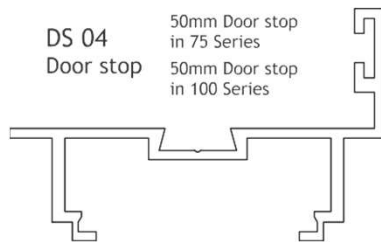

DS 04
Door stop
50mm Door stop
in 75 Series
50mm Door stop
in 100 Series