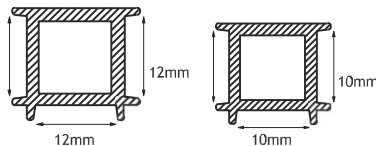

DOOR STOPPER SERIES & GLASS PROFILE

T PROFILE

Technical Specifications	Door Stop	Profiles
Material	Aluminium	
Surface Finish	Anodized / Powder Coated	
Length Size	2600/3600 mm	2745 mm
Coating Thickness	Anodized - 15-20 Microns (Avg.)	
	Powder Coated - 50-70 Microns (Avg.)	
Installation	Screw / Adhesive Fixing	

CHOOSE THE RIGHT
PROFILE BASED ON
YOUR APPLICATION

EASY CARE AND MAINTENANCE

EASY INSTALLATION

MORE
COLORS
AVAILABLE

Black

Champagne

Natural Silver

S.S. Finish

Metallic Copper