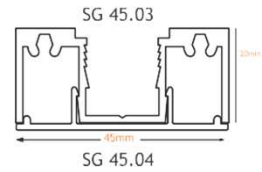

Technical Specifications	
Material	Aluminium
Surface Finish	Anodized / Powder Coated / SS Finish
Length Size	2600 mm / 3600 mm
Standard Size	25 x 22 mm
Gauge	2 mm (approx)
Coating Thickness	Anodized - 15-20 Microns (Avg.)
	Powder Coated - 50-70 Microns (Avg.)
Installation	Screw Fixing

## SINGLE GLAZE

Partition System 45mm

The Premium demountable office partition is a superior lightweight profile system. It is based on a 45 mm x 20 mm glazing seal and bead with a selection of door frame options. Premium frame provides an elegant and cost effective design solution.

Technical Specifications	
Material	Aluminium
Surface Finish	Anodized / Powder Coated / SS Finish
Length Size	2600 mm / 3600 mm
Standard Size	45 x 20 mm
Gauge	2 mm (approx)
Coating Thickness	Anodized - 15-20 Microns (Avg.)
	Powder Coated - 50-70 Microns (Avg.)
Installation	Screw Fixing