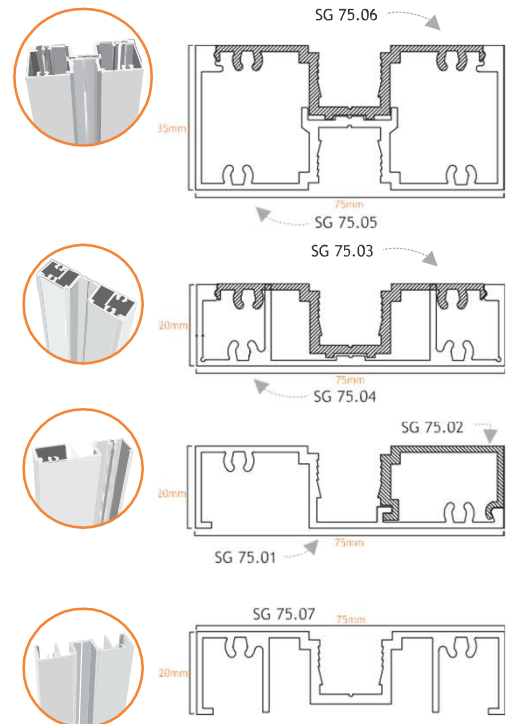

## SINGLE GLAZE

Partition System 45mm

The Premium demountable office partition is a superior lightweight profile system. It is based on a 45 mm x 20 mm glazing seal and bead with a selection of door frame options. Premium frame provides an elegant and cost effective design solution.

## Partition System 75mm

The Ultra demountable office partitions. It is based on a 75mm x 20mm glazing seal and bead with a selection of door frame options.

- Standard track section : 75mm x 20mm
- Slim in design, the standard partition suite can be used with any stud thickness.
- Comfortable glass thickness of 10mm to 12mm.
- Single door frame size to allow for flush door of 40mm or 42mm.
- Single glazed system.
- Sound insulation capacity of 32 - 34 dB.

### Technical Specifications

Material	Aluminium
Surface Finish	Anodized / Powder Coated / SS Finish
Length Size	2600 mm / 3600 mm
Standard Size	75 x 20 mm
Gauge	2 mm (approx)
Coating Thickness	Anodized - 15-20 Microns (Avg.) Powder Coated - 50-70 Microns (Avg.)
Installation	Screw Fixing