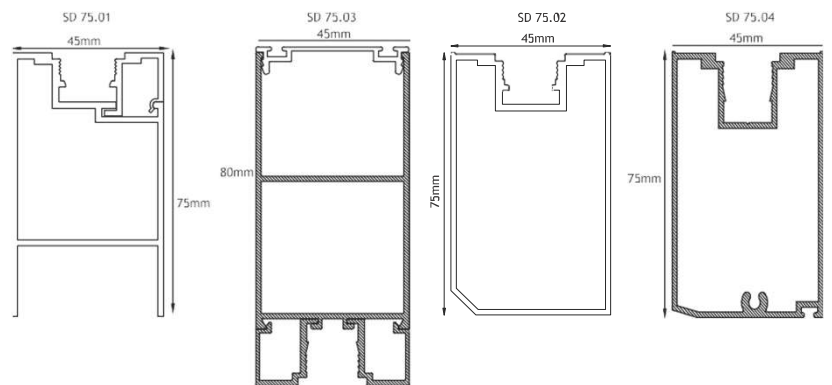

- Standard track section : 80mm x 30mm
- Slim in design, the standard partition suite can be used with any stud thickness.
- Comfortable glass thickness of 10mm
- Partition height offered upto 3000mm.
- Double glazed system.
- Sound insulation capacity of 38 - 42 dB.

### Technical Specifications

Material	Aluminium
Surface Finish	Anodized / Powder Coated / SS Finish
Length Size	3000 mm
Standard Size	80 x 30 mm
Gauge	2 mm (approx)
Coating Thickness	Anodized - 15-20 Microns (Avg.)
	Powder Coated - 50-70 Microns (Avg.)
Installation	Screw Fixing

- Standard track section : 75mm x 45mm
- Comfortable glass thickness of 10mm
- Door height offered upto 2600 mm.
- Single glazed stile door systems.
- Sound insulation capacity of 32 - 36 dB.