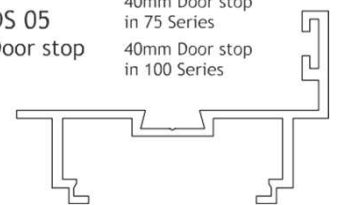

DS 05
Door stop
40mm Door stop
in 75 Series
40mm Door stop
in 100 Series