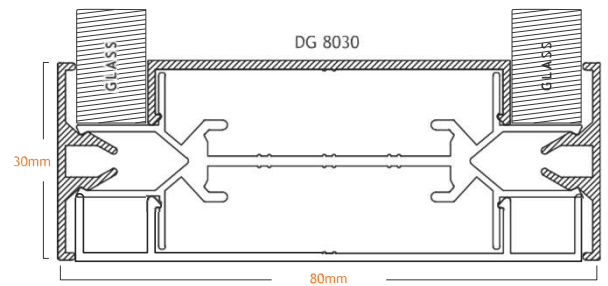

DOUBLE GLAZE

Partition System 80mm / 100mm

The Ultra Max demountable office partition provides excellent acoustic values. It is based on a 80 x 30 mm glazing seal and bead with a selection of door frame options.

- Standard track section : 80mm x 30mm
- Slim in design, the standard partition suite can be used with any stud thickness.
- Comfortable glass thickness of 10mm
- Partition height offered upto 3000mm.
- Double glazed system.
- Sound insulation capacity of 38 - 42 dB.

Technical Specifications

Material	Aluminium
Surface Finish	Anodized / Powder Coated / SS Finish
Length Size	3000 mm
Standard Size	80 x 30 mm
Gauge	2 mm (approx)
Coating Thickness	Anodized - 15-20 Microns (Avg.)
	Powder Coated - 50-70 Microns (Avg.)
Installation	Screw Fixing

CHOOSE THE RIGHT PROFILE BASED ON YOUR APPLICATION

EASY CARE AND MAINTENANCE

EASY INSTALLATION

MORE COLORS AVAILABLE