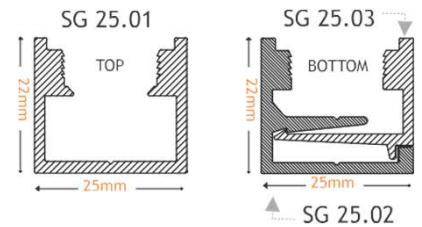

- Standard track section : 25mm x 22mm
- Slim in design, the standard partition suite can be used with any stud thickness.
- Comfortable glass thickness of 10mm to 12mm.
- Single glazed system.
- Sound insulation capacity of 32 - 36 dB.

Technical Specifications	
Material	Aluminium
Surface Finish	Anodized / Powder Coated / SS Finish
Length Size	2600 mm / 3600 mm
Standard Size	25 x 22 mm
Gauge	2 mm (approx)
Coating Thickness	Anodized - 15-20 Microns (Avg.)
	Powder Coated - 50-70 Microns (Avg.)
Installation	Screw Fixing

### Technical Specifications

Material	Aluminium
Surface Finish	Anodized / Powder Coated / SS Finish
Length Size	2600 mm / 3600 mm
Standard Size	75 x 20 mm
Gauge	2 mm (approx)
Coating Thickness	Anodized - 15-20 Microns (Avg.) Powder Coated - 50-70 Microns (Avg.)
Installation	Screw Fixing

### Technical Specifications

Material	Aluminium
Surface Finish	Anodized / Powder Coated / SS Finish
Length Size	2600 mm / 3600 mm
Standard Size	102 x 20 mm
Gauge	2 mm (approx)
Coating Thickness	Anodized - 15-20 Microns (Avg.)
	Powder Coated - 50-70 Microns (Avg.)
Installation	Screw Fixing