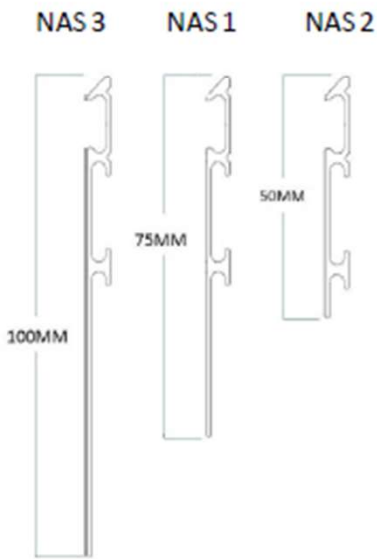

# HARDWARE ACCESSORIES

EGL-1001-AL  
Glass Door Hinge

EEC-001  
Euro  
Cylinder

EGHL-1001-SS  
Glass Door Handle with Lock

EGL-1001-AL  
Glass Door Hinge

EGL-1001-AL  
Glass Door Hinge

EOPH  
Glass Door Hinge

EBL-101-AL  
Glass Bottom Lock

EDC- 3000  
Door closer for leaf widths of up to 1100 mm

## 50/ 75/ 100mm Aluminium Skirting Profile

Technical Specifications	Door Stop	Profiles
Material	Aluminium	
Surface Finish	Anodized / Powder Coated	
Length Size	2600/3600 mm	2745 mm
Coating Thickness	Anodized - 15-20 Microns (Avg.)	
	Powder Coated - 50-70 Microns (Avg.)	
Installation	Screw / Adhesive Fixing	

CHOOSE THE RIGHT PROFILE BASED ON YOUR APPLICATION

EASY CARE AND MAINTENANCE

EASY INSTALLATION

MORE COLORS AVAILABLE

200-900mm Sizes availability

CHOOSE THE RIGHT  
PROFILE BASED ON  
YOUR APPLICATION

EASY CARE AND MAINTENANCE