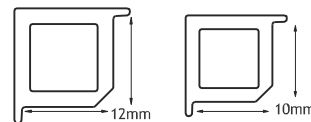

DOOR STOPPER SERIES & GLASS PROFILE

L PROFILE

Technical Specifications	Door Stop	Profiles
Material	Aluminium	
Surface Finish	Anodized / Powder Coated	
Length Size	2600/3600 mm	2745 mm
Coating Thickness	Anodized - 15-20 Microns (Avg.)	
	Powder Coated - 50-70 Microns (Avg.)	
Installation	Screw / Adhesive Fixing	

CHOOSE THE RIGHT
PROFILE BASED ON
YOUR APPLICATION

EASY CARE AND MAINTENANCE

EASY INSTALLATION

MORE
COLORS
AVAILABLE

Black

Champagne

Natural Silver

S.S. Finish

Metallic Copper